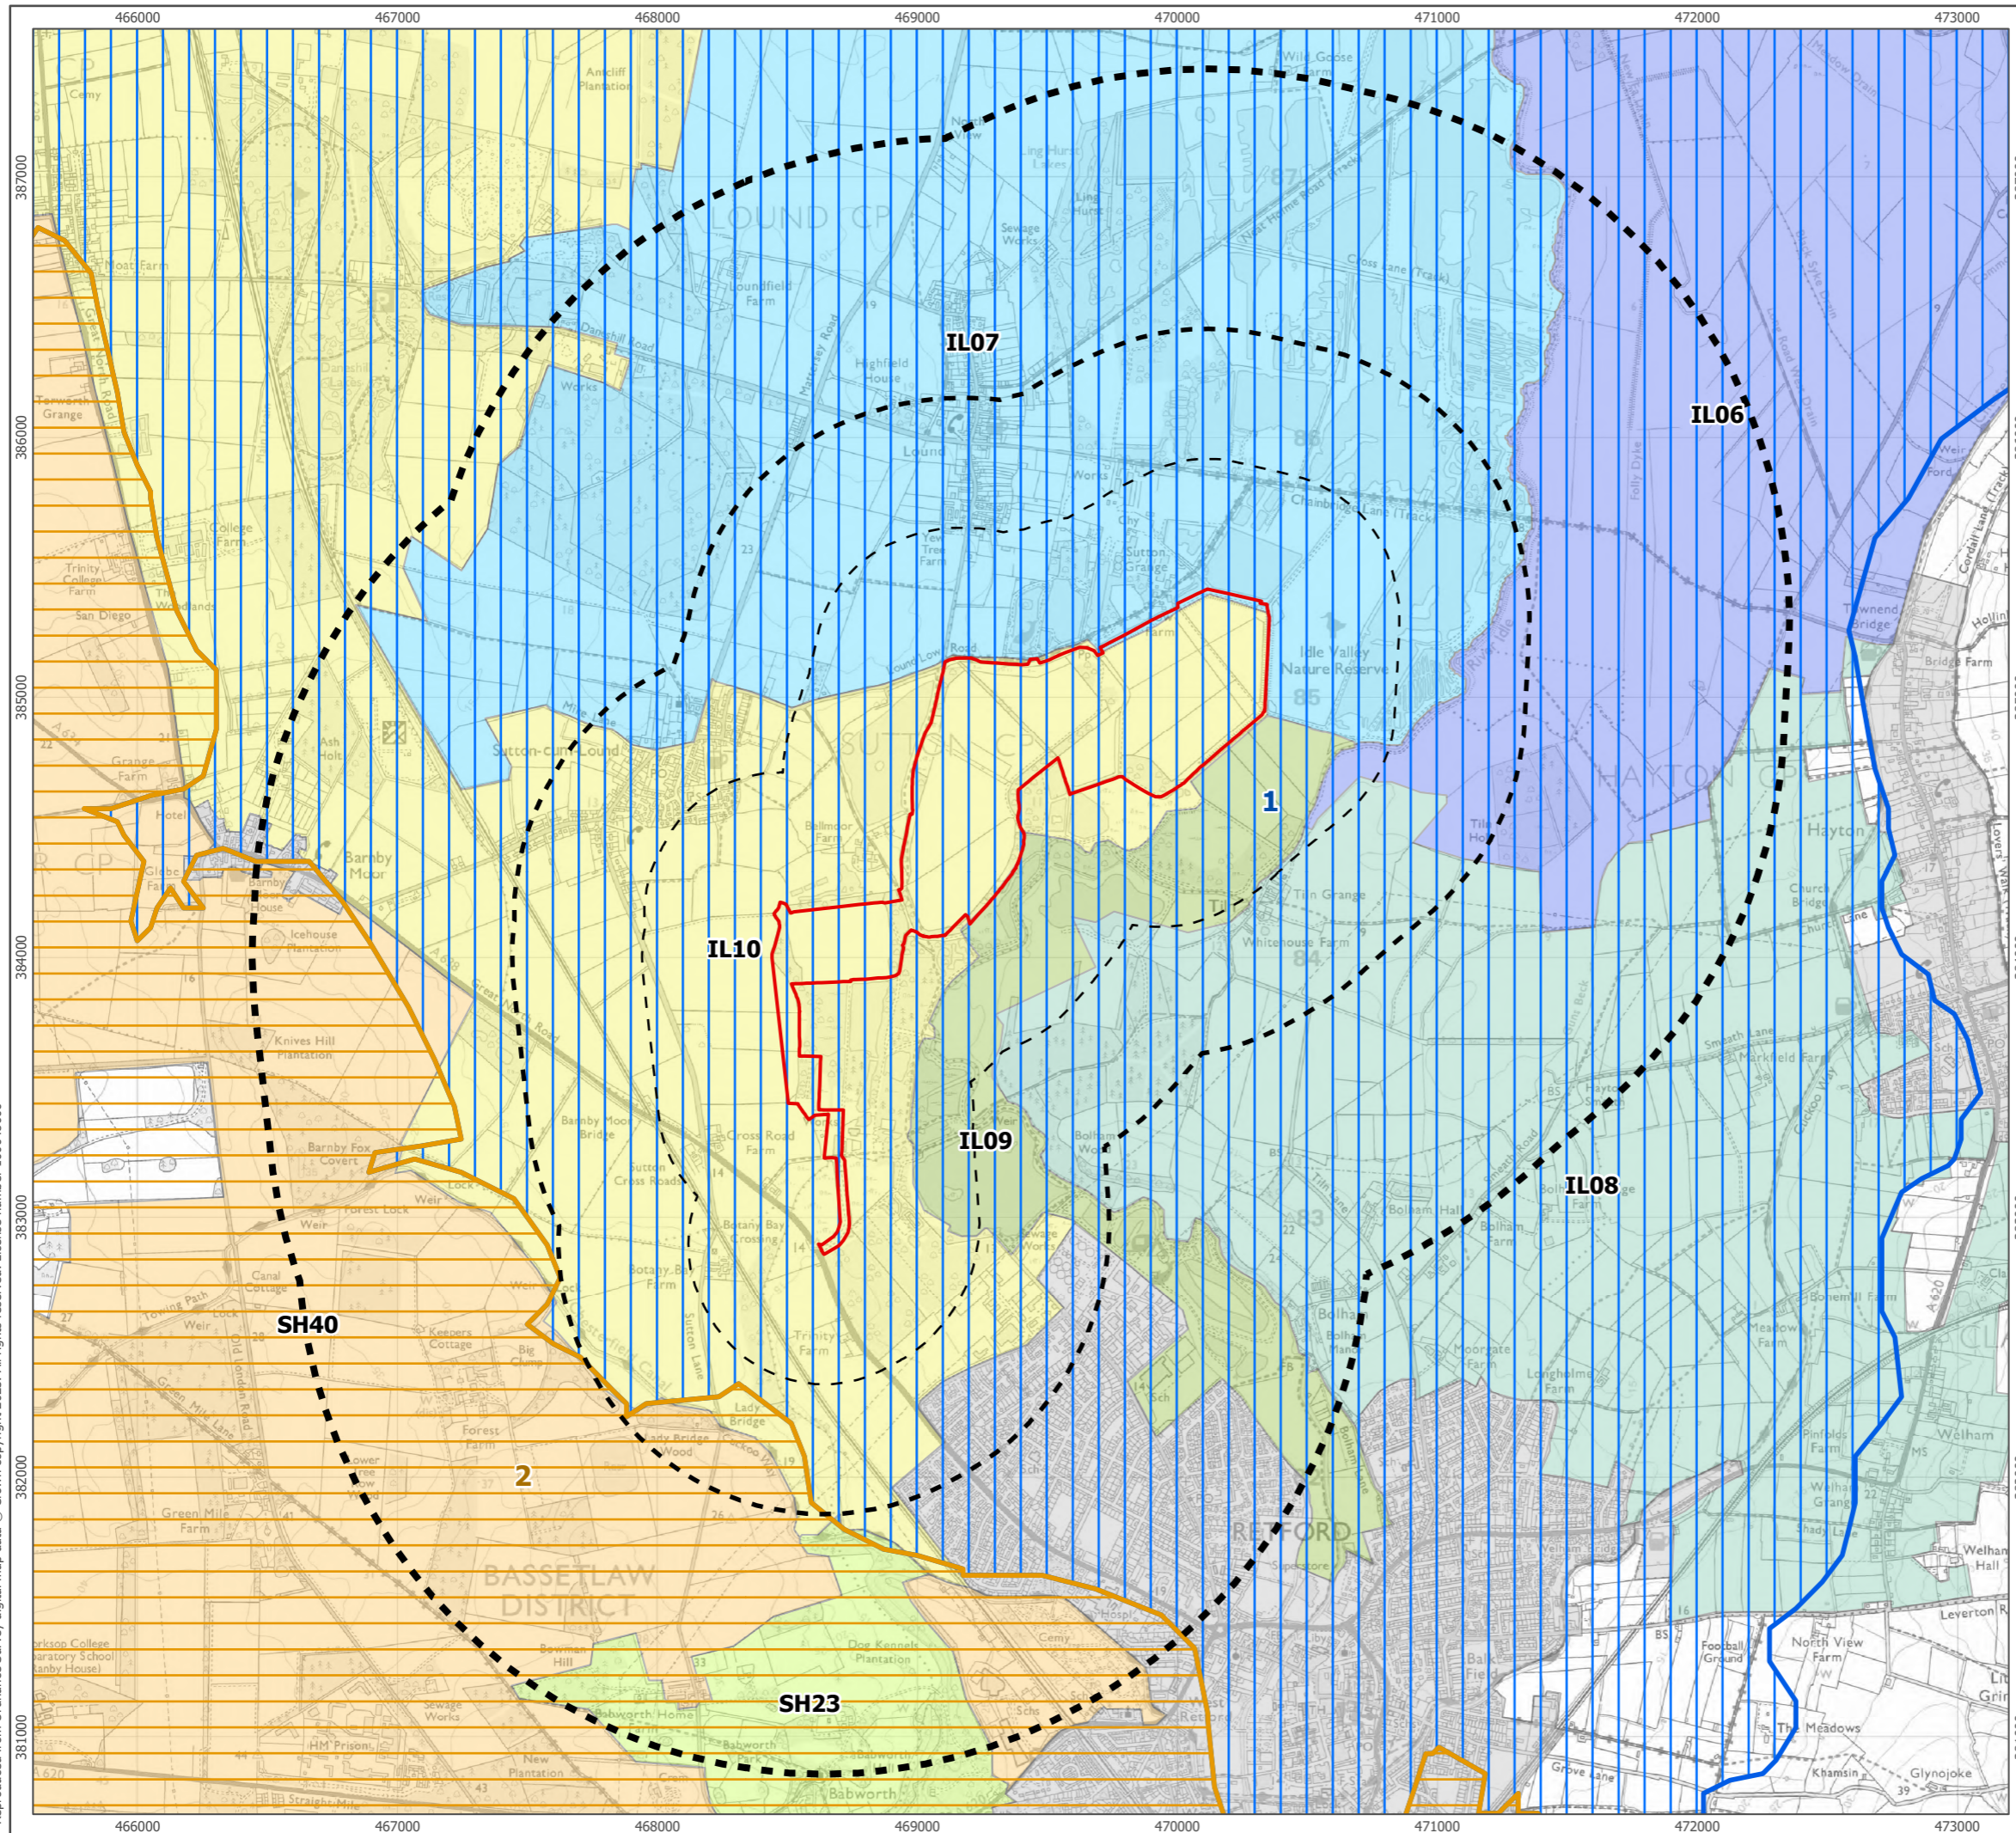

- Site Boundary
- 0.5 km Study Area
- 1 km Study Area
- 2 km Study Area

Nottinghamshire Regional Character Areas (According to Landscape Character Assessment - Bassetlaw, Nottinghamshire, published by Bassetlaw District Council, August 2009)

1 Idle Lowlands

2 Sherwood

Bassetlaw District Landscape Policy Zone (According to Landscape Character Assessment - Bassetlaw, Nottinghamshire, published by Bassetlaw District Council, August 2009)

IL06 Wiseton - Conserve and Restore

IL07 Lound - Conserve and Reinforce

IL08 Retford - Conserve

IL09 Retford - Create and Reinforce

IL10 Ranskill - Conserve and Reinforce

SH23 Babworth Park Estatelands with Plantations - Conserve

SH40 Babworth - Conserve and Create

Urban

Produced By: WM	Ref: 4092-REP-051
Checked By: JH	Date: 2/16/2023

**Local Landscape Character Areas**  
Figure 7.6b

**Retford Circular Economy Project**  
Environmental Statement

Reproduced from Ordnance Survey digital map data © Crown copyright 2023. All rights reserved. License number 100048606